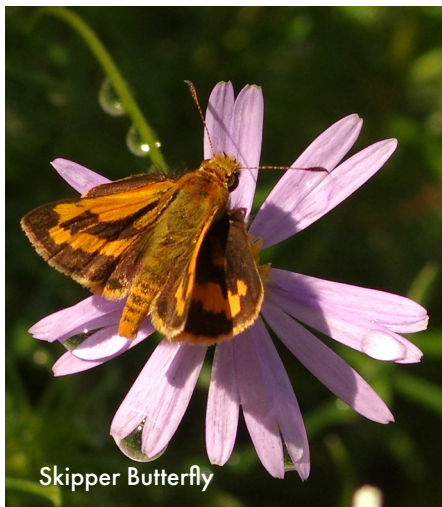

Brachyscome multifida

Cut-leaf Daisy

Its flower attracts at least **13** native insect species, essential for plant reproduction and diversity of life in the garden and beyond.

(Mumaw & Mata 2022; Vic Flora 2022)