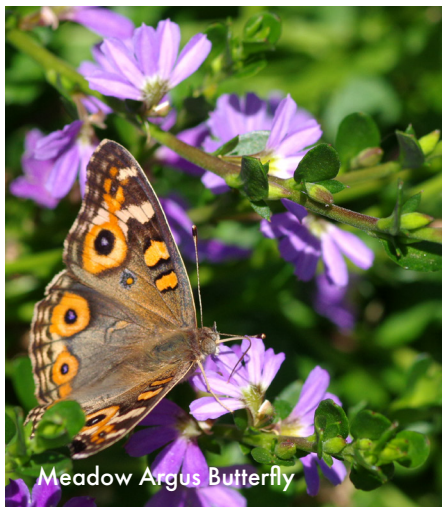

Scaevola aemula

Fairy Fan-flower

Its flower attracts at least **2** native insect species, essential for plant reproduction and diversity of life in the garden and beyond.

(Mumaw & Mata 2022; Vic Flora 2022)